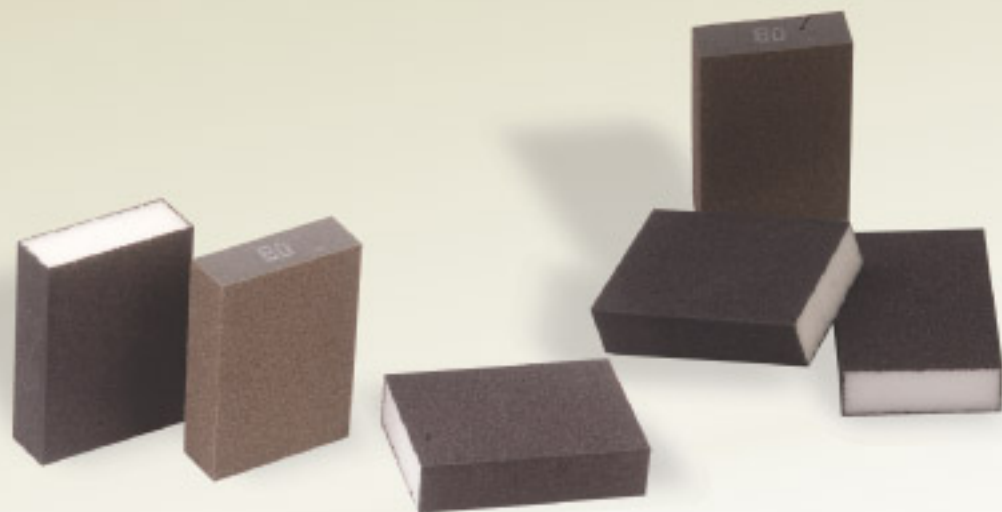

## 海绵磨块

### Applications :

It is flexible and soft. The sponge sanding block is ideal for dry or wet sanding and can be reusable after washing. It is used for special surfaces of metal, paint, wood, plastic by hand. It is high efficient for fine grit.

### 用途:

富有弹性和柔软性，干湿磨效果理想，用水冲洗可反复使用。适用于手工打磨金属、油漆、木材、塑料等材料的异型面，其细粒度产品抛光效果良好。

SIZE 尺寸: 100X70X25mm, 125X100X10mm,  
140X114X5mm

**RIKEN**

砂紙·砂布

Add: B523, No. 135 Zhengtong Road, New&High Industrial Zone, Zibo, Shandong, 255086, China